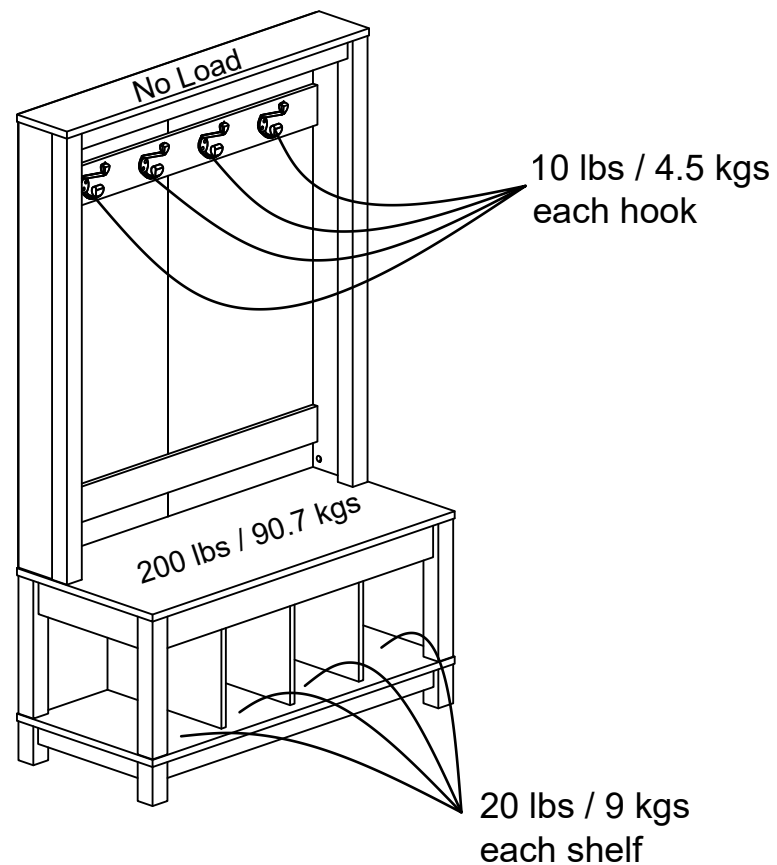

8155296COM - Entryway Hall Tree

Finish: Canyon monument oak / White

Wood Breakdown:
13% PB, 87% MDF
Total storage: 8 Cubic Feet

Overall Product Size:
40in (W) x 6.7in (D) x 64.3in (H)
101.6cm (W) x 17cm (D) x 163.4cm (H)

Maximum Weight Capacities
Unit Weight: 97 lbs (44 kg)