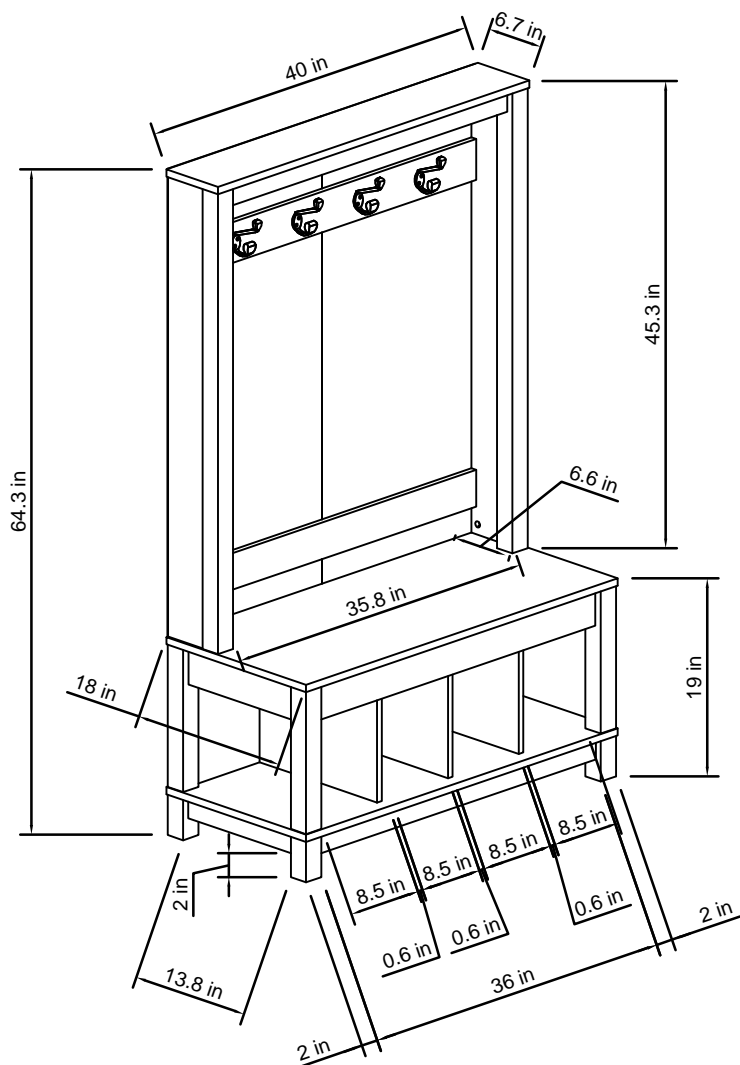

8155296COM - Entryway Hall Tree

Finish: Canyon monument oak / White

Wood Breakdown:
13% PB, 87% MDF
Total storage: 8 Cubic Feet

Overall Product Size:
40in (W) x 6.7in (D) x 64.3in (H)
101.6cm (W) x 17cm (D) x 163.4cm (H)

Maximum Weight Capacities
Unit Weight: 97 lbs (44 kg)